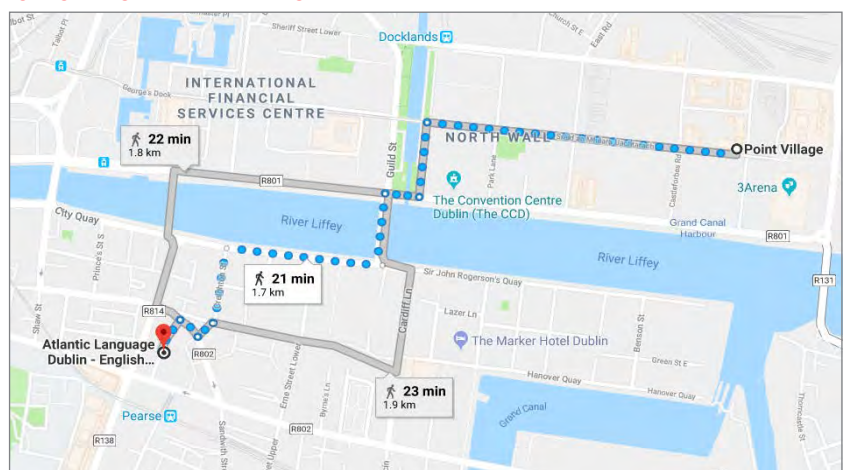

atlantic
GALWAY · DUBLIN

ROOM OPTIONS	PRICE
En-suite Single Room	€280
Semi Double Ensuite* (Couples Only / Small Double Bed)	€190 pps*
High Season Supplement	€40

*Bed Dimensions: 122cm x 190cm